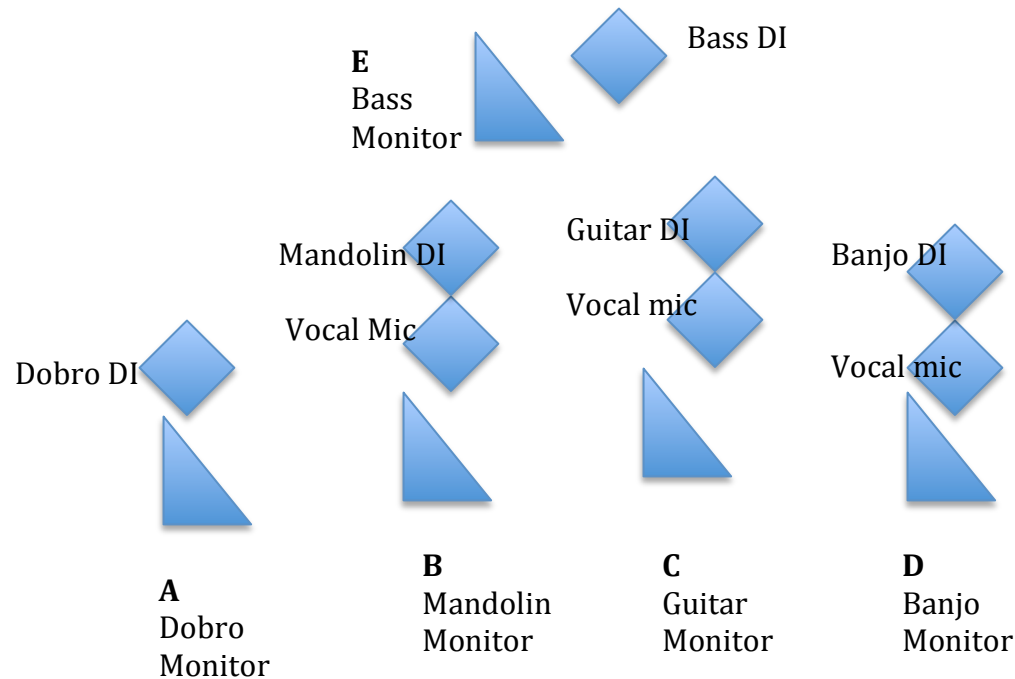

## Flatt Five Stage Plot and Input List

### Input List

1. Dobro DI xlr out
2. Mandolin DI xlr out
3. Guitar DI xlr out
4. Banjo DI xlr out
5. Bass DI xlr out
6. Matt vocals (mandolin)
7. Todd Vocals (guitar)
8. Alex Vocals (banjo)